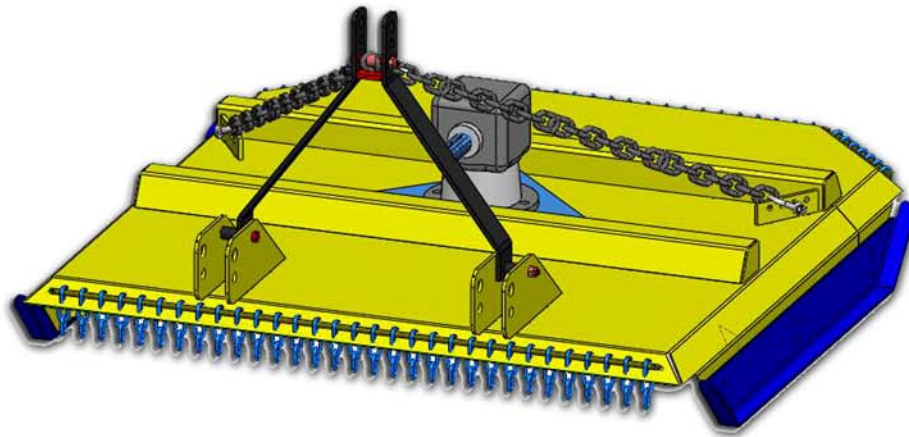

serrat
mulchers

MULTIPURPOSE GARDEN

Mulcher of chains for small works in gardening and maintenance of agriculture for powers among 25 - 50 CV.

Construction monocrack, with top reinforcements.

Front protection curtain.

CHARACTERISTICS:

- Non-wear plate chassis
- 2 chains with link of 13 mm with tie of shackle.
- Front protection curtain.
- Group of 50 CV of power.
- PTO de 540 r.p.m.
- Model built under EC Normative.
- Safety indicators visible to personnel.