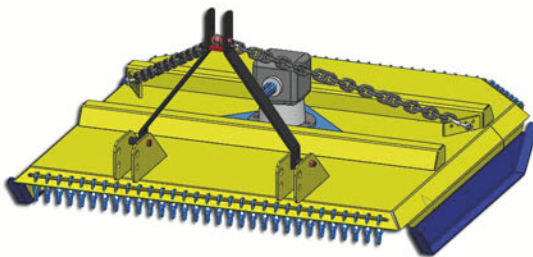

serrat
mulchers

MULTIPURPOSE GARDEN

Mulcher of chains for small works in gardening and maintenance of agriculture for powers among 25 - 50 CV.

Construction monocrack, with top reinforcements.

Front protection curtain.

CHARACTERISTICS:

- Non-wear plate chassis
- 2 chains with link of 13 mm with tie of shackle.
- Front protection curtain.
- Group of 50 CV of power.
- PTO de 540 r.p.m.
- Model built under EC Normative.
- Safety indicators visible to personnel.